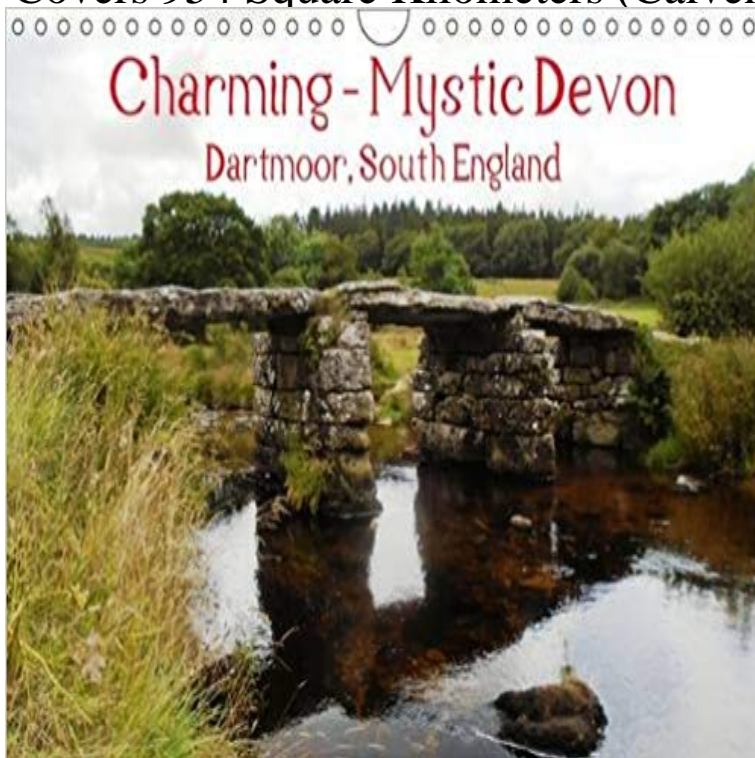

Charming - Mystic Devon Dartmoor, South England: Dartmoor is a Hilly Moorland in South Devon, England. Protected by National Park Status, it Covers 954 Square Kilometers (Calvendo Nature)

Charming - Mystic Devon Dartmoor, South England: Dartmoor is a Hilly Moorland in South Devon, England. Protected by National Park Status, it Covers 954 Square Kilometers (Calvendo Nature)

Dartmoor is a hilly landscape in the English county of Devon. Characteristic in this rustic but beautiful landscape are the numerous foundations of prehistoric dwellings, roads and bridges over streams and rivers, called Clapper Bridges. Calvendo calendars are premium products - a bit more pricey than others but with added benefits: Our calendars always look beautiful on your wall because we produce them locally with premium paper and sophisticated spiral binding, ensuring easy turning of pages and flat hanging against the wall. A protective transparent plastic cover sheet provides added stability and each calendar comes in five languages. Treat yourself to a Calvendo calendar and you get something that looks better all year round.